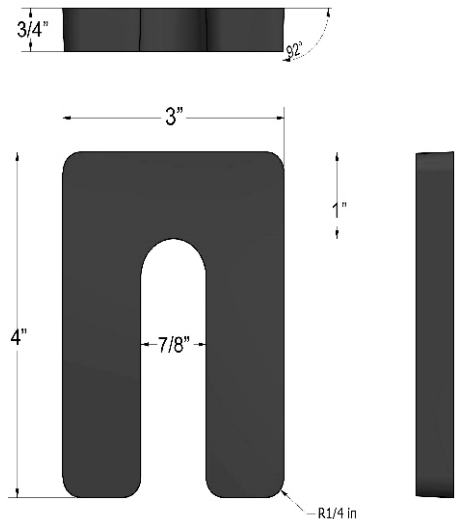

Product name: **MSMG SHIM 3434**
Product code: **MSMG3434**
Product description: **HORSE SHOE SHIMS 3/4"X3"X4"**

Quantity	200 pcs.
Material	ABS
Dimensions	3/4"X3"X4"
Net weight	47.8 lbs
Production date	Jan 2018

BLACK COLOR