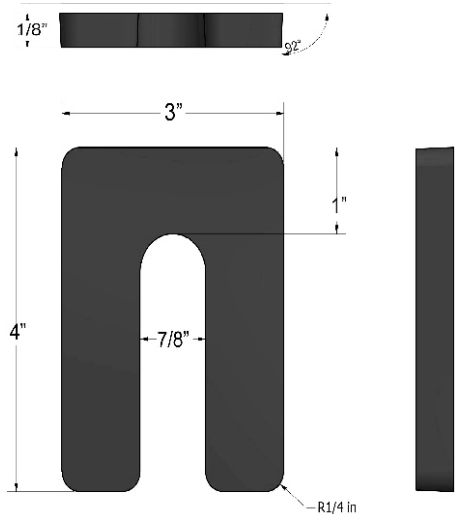

Product name: **MSMG SHIM 0834**  
Product code: **MSMG0834**  
Product description: **HORSE SHOE SHIMS 1/8"X3"X4"**

Quantity	<b>1000 pcs.</b>
Material	<b>PP</b>
Dimensions	<b>1/8"X3"X4"</b>
Net weight	<b>35.9 lbs</b>
Production date	<b>Jan 2018</b>

**YELLOW COLOR**