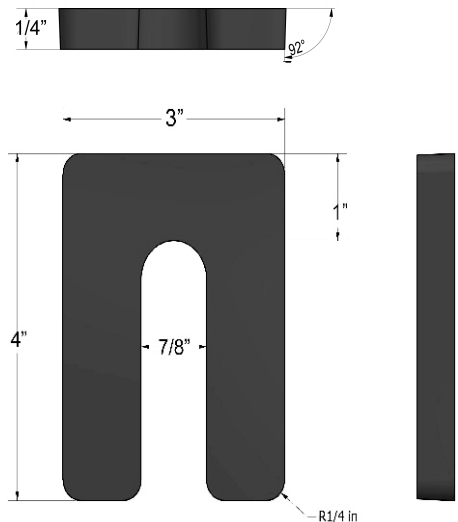

Product name: **MSMG SHIM 0434**
Product code: **MSMG0434**
Product description: **HORSE SHOE SHIMS 1/4"X3"X4"**

Quantity	500 pcs.
Material	PP
Dimensions	1/4"X3"X4"
Net weight	35.5 lbs
Production date	Jan 2018