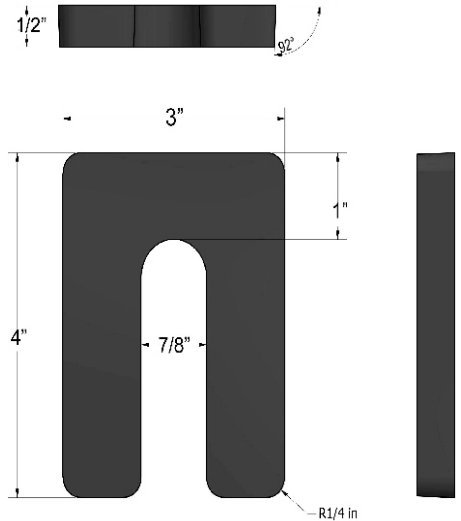

Product name: **MSMG SHIM 0234**
Product code: **MSMG0234**
Product description: **HORSE SHOE SHIMS 1/2"X3"X4"**

Quantity	250 pcs.
Material	PP
Dimensions	1/2"X3"X4"
Net weight	33.5 lbs
Production date	Jan 2018