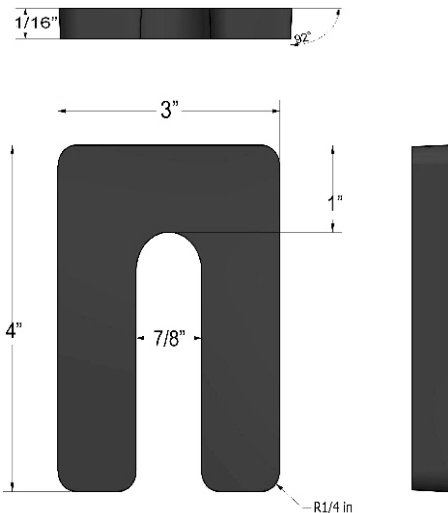

Product name: **MSMG SHIM 1634**  
Product code: **MSMG1634**  
Product description: **HORSE SHOE SHIMS 1/16"X3"X4"**

Quantity	<b>1000 pcs.</b>
Material	<b>PP</b>
Dimensions	<b>1/16"X3"X4"</b>
Net weight	<b>21.5 lbs</b>
Production date	<b>Jan 2018</b>

**RED COLOR**