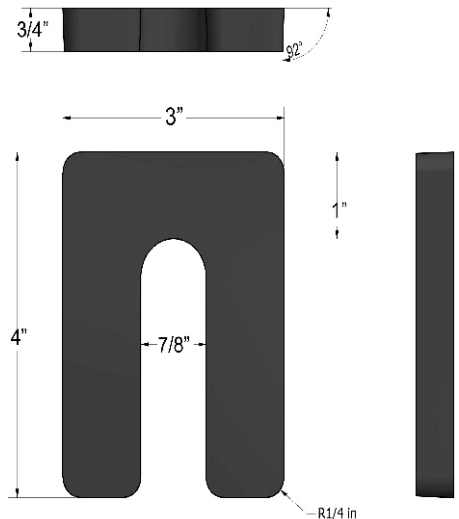

BLUE COLOR

Product name: **MSMG SHIM 0434**
Product code: **MSMG0434**
Product description: **HORSE SHOE SHIMS 1/4"X3"X4"**

Quantity	500 pcs.
Material	PP
Dimensions	1/4"X3"X4"
Net weight	35.5 lbs
Production date	Jan 2018

BROWN COLOR

Product name: **MSMG SHIM 0834**
Product code: **MSMG0834**
Product description: **HORSE SHOE SHIMS 1/8"X3"X4"**

Quantity	1000 pcs.
Material	PP
Dimensions	1/8"X3"X4"
Net weight	35.9 lbs
Production date	Jan 2018

YELLOW COLOR

Product name: **MSMG SHIM 1634**
Product code: **MSMG1634**
Product description: **HORSE SHOE SHIMS 1/16"X3"X4"**

Quantity	1000 pcs.
Material	PP
Dimensions	1/16"X3"X4"
Net weight	21.5 lbs
Production date	Jan 2018

RED COLOR

Product name: **MSMG SHIM 3434**
Product code: **MSMG3434**
Product description: **HORSE SHOE SHIMS 3/4"X3"X4"**

Quantity	200 pcs.
Material	ABS
Dimensions	3/4"X3"X4"
Net weight	47.8 lbs
Production date	Jan 2018