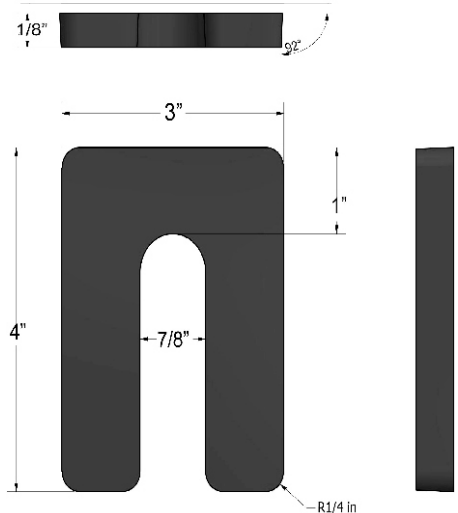

Product name: **MSMG SHIM 0234**
Product code: **MSMG0234**
Product description: **HORSE SHOE SHIMS 1/2"X3"X4"**

Quantity	250 pcs.
Material	PP
Dimensions	1/2"X3"X4"
Net weight	33.5 lbs
Production date	Jan 2018

BLUE COLOR

Product name: **MSMG SHIM 0434**
Product code: **MSMG0434**
Product description: **HORSE SHOE SHIMS 1/4"X3"X4"**

Quantity	500 pcs.
Material	PP
Dimensions	1/4"X3"X4"
Net weight	35.5 lbs
Production date	Jan 2018

BROWN COLOR

Product name: **MSMG SHIM 0834**
Product code: **MSMG0834**
Product description: **HORSE SHOE SHIMS 1/8"X3"X4"**

Quantity	1000 pcs.
Material	PP
Dimensions	1/8"X3"X4"
Net weight	35.9 lbs
Production date	Jan 2018

YELLOW COLOR

Product name: **MSMG SHIM 1634**
Product code: **MSMG1634**
Product description: **HORSE SHOE SHIMS 1/16"X3"X4"**

Quantity	1000 pcs.
Material	PP
Dimensions	1/16"X3"X4"
Net weight	21.5 lbs
Production date	Jan 2018