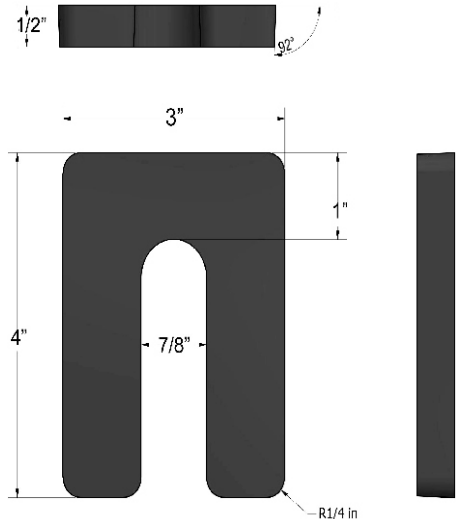

Product name: **MSMG SHIM 0234**
Product code: **MSMG0234**
Product description: **HORSE SHOE SHIMS 1/2"X3"X4"**

Quantity	250 pcs.
Material	PP
Dimensions	1/2"X3"X4"
Net weight	33.5 lbs
Production date	Jan 2018

BLUE COLOR

Product name: **MSMG SHIM 0434**
Product code: **MSMG0434**
Product description: **HORSE SHOE SHIMS 1/4"X3"X4"**

Quantity	500 pcs.
Material	PP
Dimensions	1/4"X3"X4"
Net weight	35.5 lbs
Production date	Jan 2018

BROWN COLOR

Product name: **MSMG SHIM 0834**
Product code: **MSMG0834**
Product description: **HORSE SHOE SHIMS 1/8"X3"X4"**

Quantity	1000 pcs.
Material	PP
Dimensions	1/8"X3"X4"
Net weight	35.9 lbs
Production date	Jan 2018

YELLOW COLOR

Product name: **MSMG SHIM 1634**
Product code: **MSMG1634**
Product description: **HORSE SHOE SHIMS 1/16"X3"X4"**

Quantity	1000 pcs.
Material	PP
Dimensions	1/16"X3"X4"
Net weight	21.5 lbs
Production date	Jan 2018