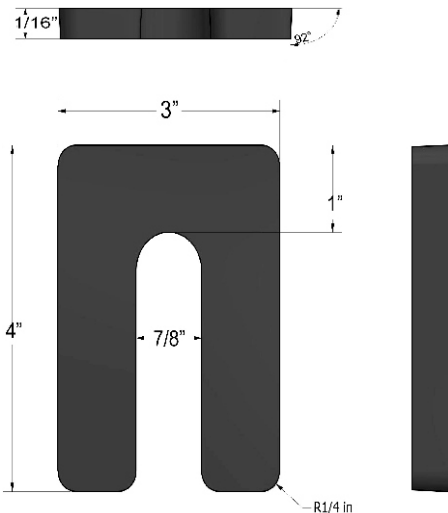

Product name: **MSMG SHIM 0234**
Product code: **MSMG0234**
Product description: **HORSE SHOE SHIMS 1/2"X3"X4"**

Quantity	250 pcs.
Material	PP
Dimensions	1/2"X3"X4"
Net weight	33.5 lbs
Production date	Jan 2018

BLUE COLOR

Product name: **MSMG SHIM 0434**
Product code: **MSMG0434**
Product description: **HORSE SHOE SHIMS 1/4"X3"X4"**

Quantity	500 pcs.
Material	PP
Dimensions	1/4"X3"X4"
Net weight	35.5 lbs
Production date	Jan 2018

BROWN COLOR

Product name: **MSMG SHIM 0834**
Product code: **MSMG0834**
Product description: **HORSE SHOE SHIMS 1/8"X3"X4"**

Quantity	1000 pcs.
Material	PP
Dimensions	1/8"X3"X4"
Net weight	35.9 lbs
Production date	Jan 2018

YELLOW COLOR

Product name: **MSMG SHIM 1634**
Product code: **MSMG1634**
Product description: **HORSE SHOE SHIMS 1/16"X3"X4"**

Quantity	1000 pcs.
Material	PP
Dimensions	1/16"X3"X4"
Net weight	21.5 lbs
Production date	Jan 2018