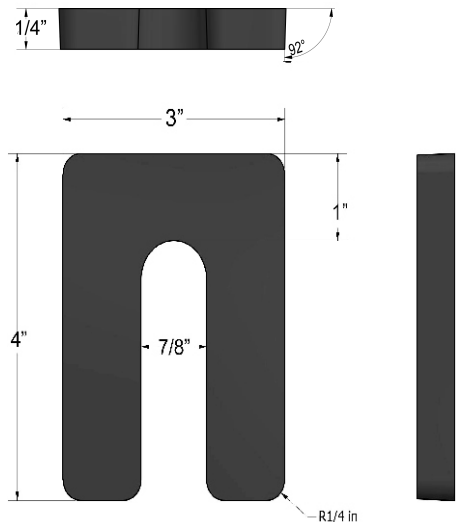

Product name: **MSMG SHIM 0234**
Product code: **MSMG0234**
Product description: **HORSE SHOE SHIMS 1/2"X3"X4"**

Quantity	250 pcs.
Material	PP
Dimensions	1/2"X3"X4"
Net weight	33.5 lbs
Production date	Jan 2018

BLUE COLOR

Product name: **MSMG SHIM 0434**
Product code: **MSMG0434**
Product description: **HORSE SHOE SHIMS 1/4"X3"X4"**

Quantity	500 pcs.
Material	PP
Dimensions	1/4"X3"X4"
Net weight	35.5 lbs
Production date	Jan 2018

BROWN COLOR

Product name: **MSMG SHIM 0834**
Product code: **MSMG0834**
Product description: **HORSE SHOE SHIMS 1/8"X3"X4"**

Quantity	1000 pcs.
Material	PP
Dimensions	1/8"X3"X4"
Net weight	35.9 lbs
Production date	Jan 2018

YELLOW COLOR

Product name: **MSMG SHIM 1634**
Product code: **MSMG1634**
Product description: **HORSE SHOE SHIMS 1/16"X3"X4"**

Quantity	1000 pcs.
Material	PP
Dimensions	1/16"X3"X4"
Net weight	21.5 lbs
Production date	Jan 2018